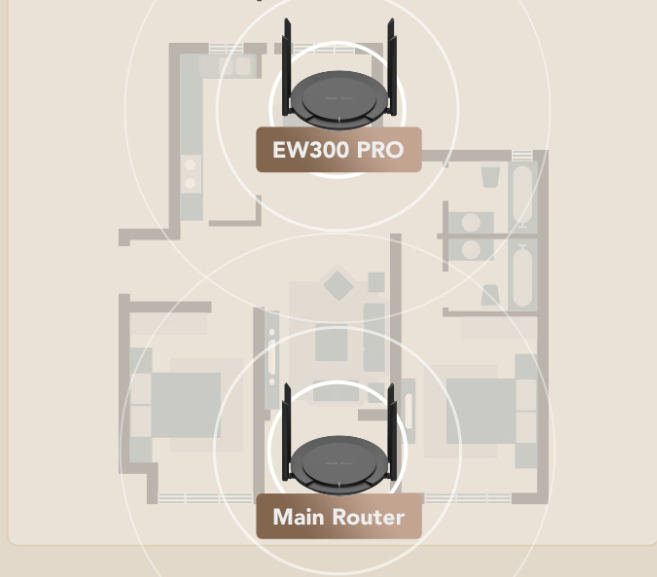

Repeater Mode