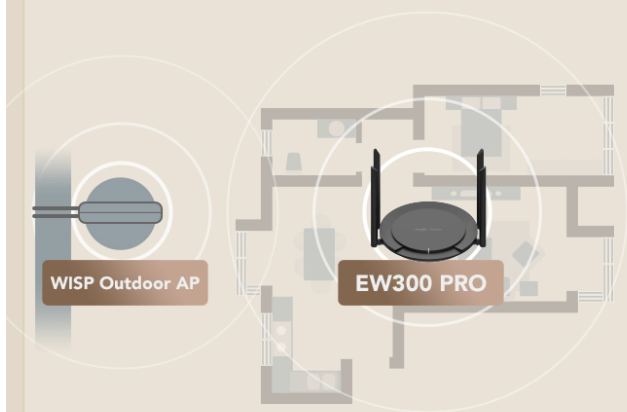

WISP & Repeater Mode Supported

Newly-added WISP & Repeater mode can amplify Wi-Fi signals to wider range.
Enjoy whole-room WiFi coverage and lag free network.

WISP Mode