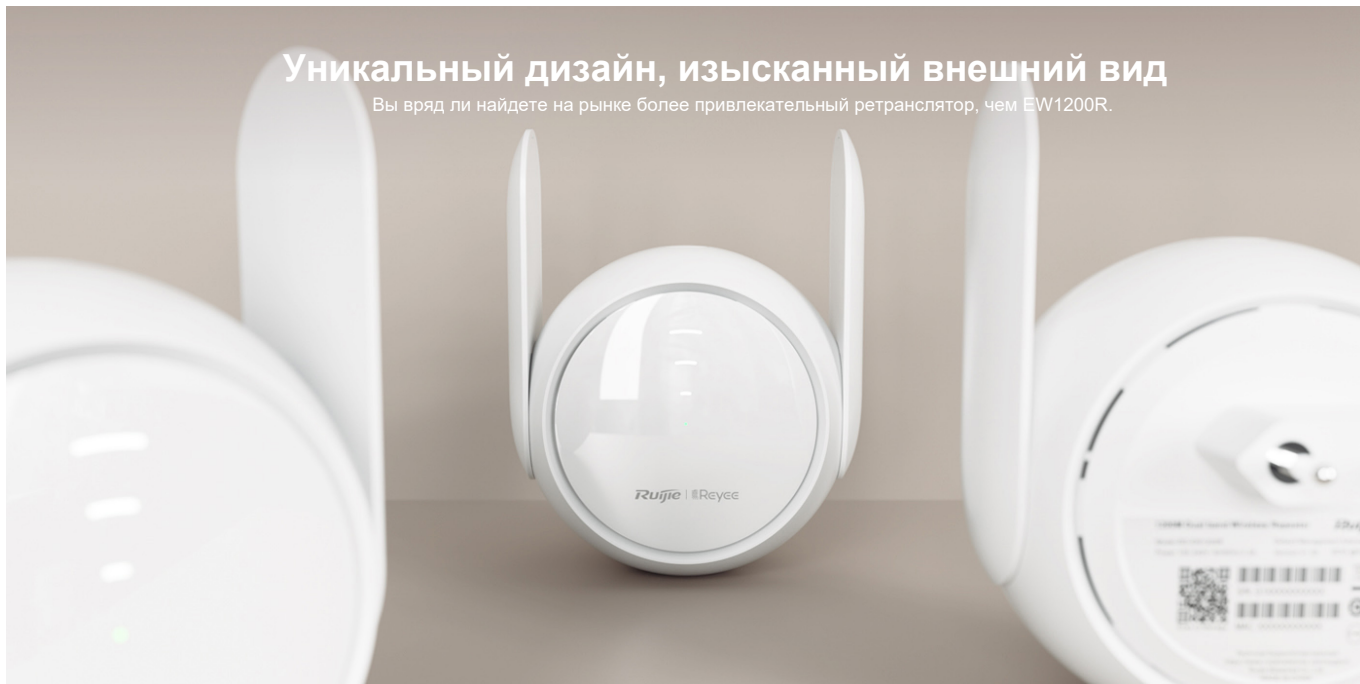

Выделите особенности

Уникальный дизайн, изысканный внешний вид

Вы вряд ли найдете на рынке более привлекательный ретранслятор, чем EW1200R.